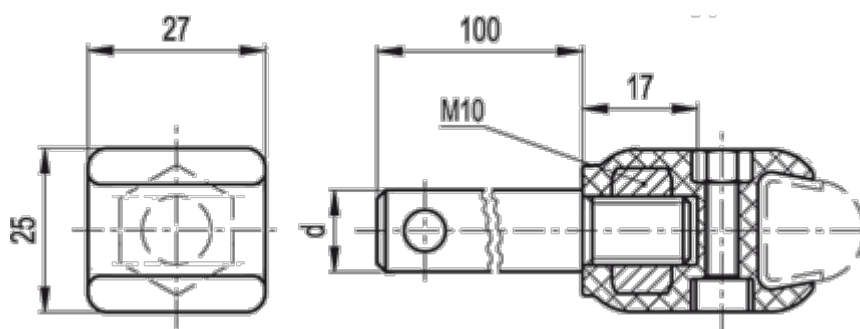

Data Sheet

Article number: 2310419816
Description: E+G Guide rail clamp
MPG-T-S-P16

Measures

d = 16

Weight (g) = 195